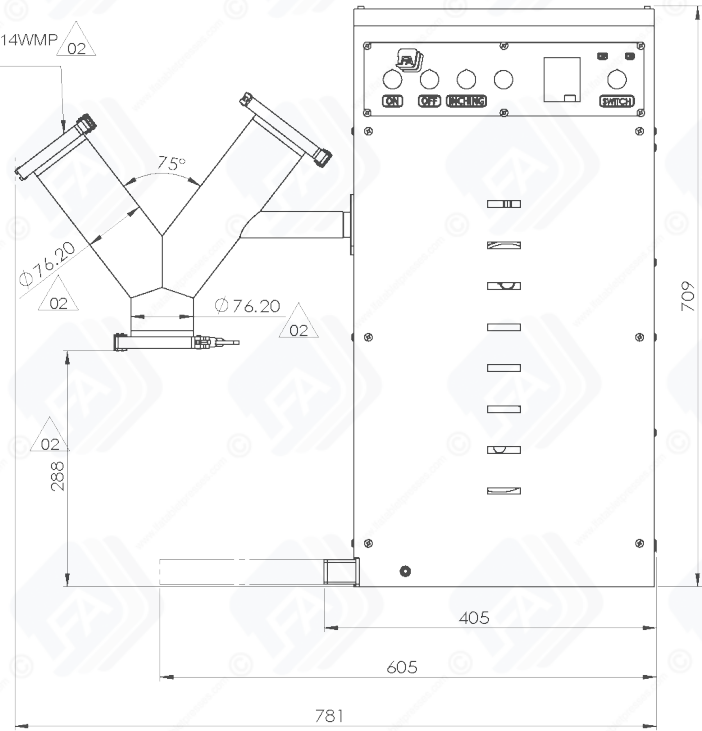

3" Stainless Weld Ferrule X 3  
 Spec. : 3A/SMS Welding Ferrule -3"-14WMP  
 I.D. : 72.9mm

 <a href="http://www.lfamachines.com">www.lfamachines.com</a>	Drawing Name	VM LMH 2 Dimensions
	Product Name	VM Lab Mixer
	Version	2.0
	Provided By	LFA Machines