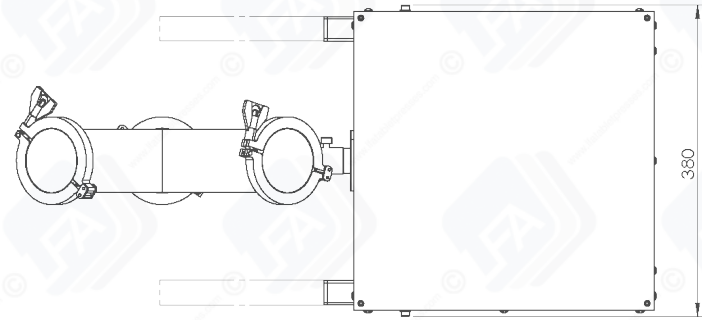

3" Stainless Weld Ferrule X 3  
 Spec. : 3A/SMS Welding Ferrule -3"-14WMP  
 I.D. : 72.9mm

 <a href="http://www.lfamachines.com">www.lfamachines.com</a>	Drawing Name	VM LMH 2 Dimensions
	Product Name	VM Lab Mixer
	Version	2.0
	Provided By	LFA Machines